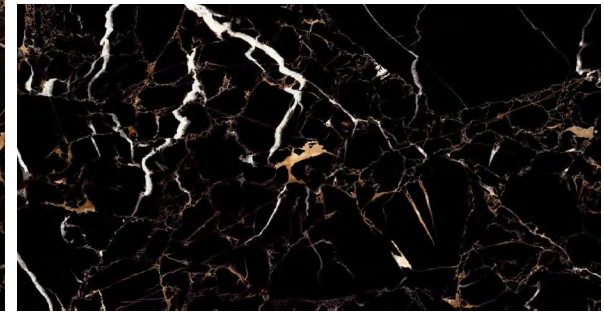

Golden Bordeaux

Rich black, gold and white marble in a high polished finish.
Perfect for a feature wall. Suitable for use on wall and floor.

Code	Colour	Finish	Size (cm)	Thickness (mm)	Material	Usage	Faces
QT-GOLDBOR6060	Black & Gold	Polished	60x60	8.5	Porcelain	Wall & Floor	8
QT-GOLDBOR60X120	Black & Gold	Polished	60x120	8.5	Porcelain	Wall & Floor	8