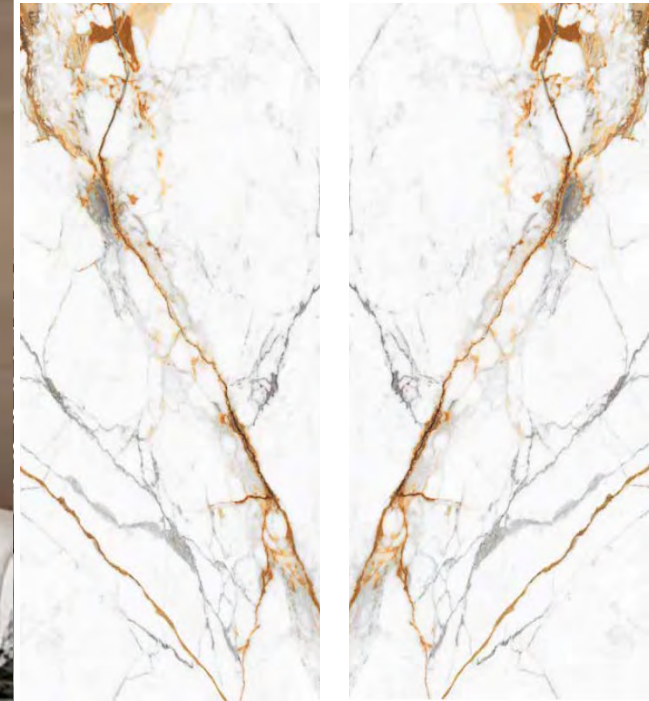

Golden Hour

Featuring a warm, golden-beige veining evoking a bold, glowing tone movement.

Code	Colour	Finish	Size (cm)	Thickness (mm)	Material	Usage	Faces
GOLHR120280	White & Gold	Polished	120x280	6	Porcelain	Wall & Floor	4

Golden Hour Bookmatch

Featuring a warm, golden-beige veining evoking a bold, glowing tone movement in a bookmatch style.

Code	Colour	Finish	Size (cm)	Thickness (mm)	Material	Usage	Faces
GOLHR120280 A	White & Gold	Polished	120x280	6	Porcelain	Wall & Floor	1
GOLHR120280 B	White & Gold	Polished	120x280	6	Porcelain	Wall & Floor	1