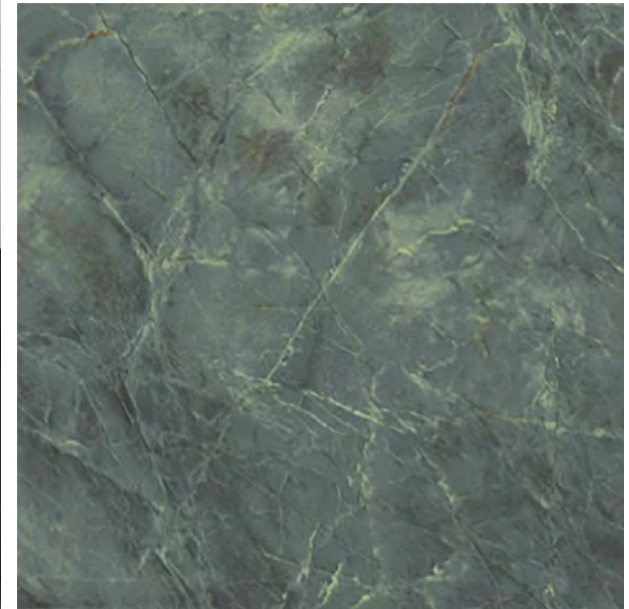

Quartzite Jadore

Luxurious natural stone with its green-bluish body and intricate network of golden-white veining.

Code	Colour	Finish	Size (cm)	Thickness (mm)	Material	Usage	Faces
KB.QUTZJAD120	Green	Polished	120x120	8	Porcelain	Wall & Floor	8