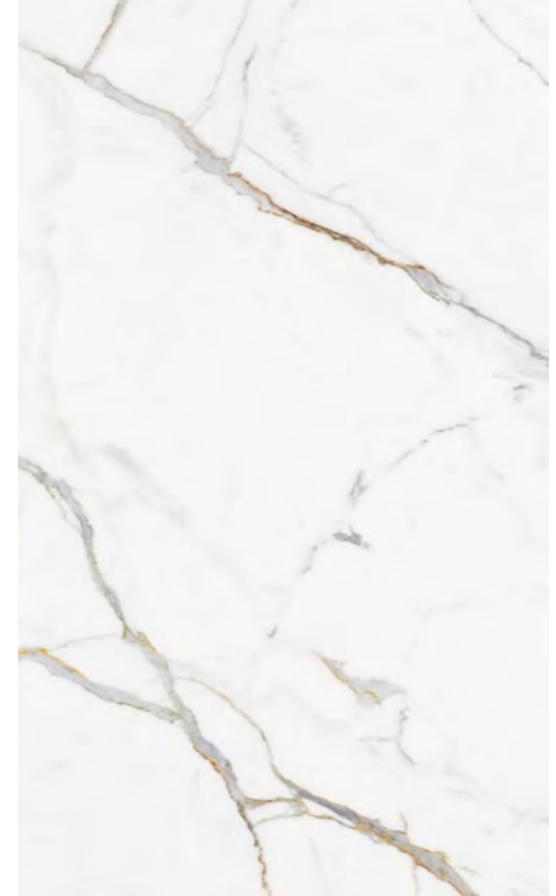

Calacatta Unique

Featuring a crisp-white backdrop intersected by dramatic golden, grey and charcoal veining.

Code	Colour	Finish	Size (cm)	Thickness (mm)	Material	Usage	Faces
CALUN120280	White	Polished	120x280	6	Porcelain	Wall & Floor	4