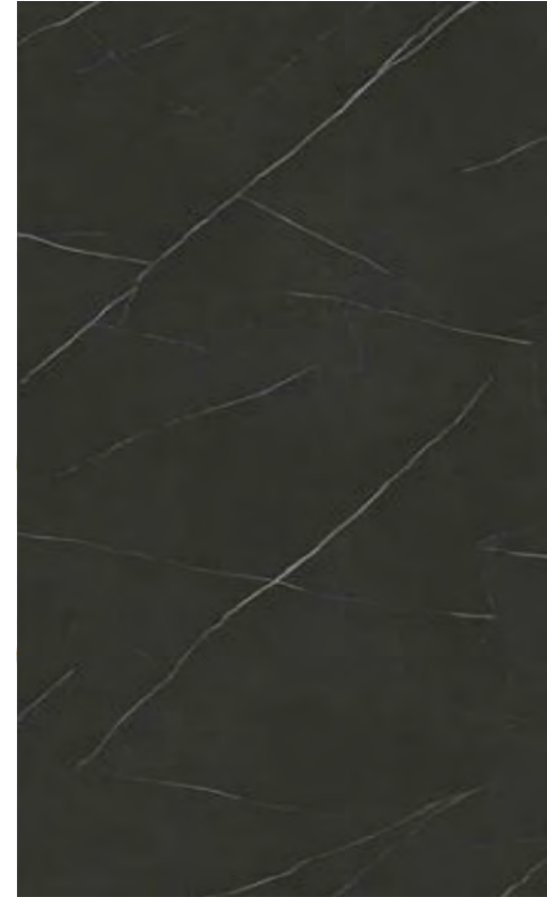

Pietra Nero

Defined by its deep charcoal-black base and refined, whisper-thin veining of subtle white tracings.

Code	Colour	Finish	Size (cm)	Thickness (mm)	Material	Usage	Faces
PIETN120280	Black	Polished	120x280	6	Porcelain	Wall & Floor	4