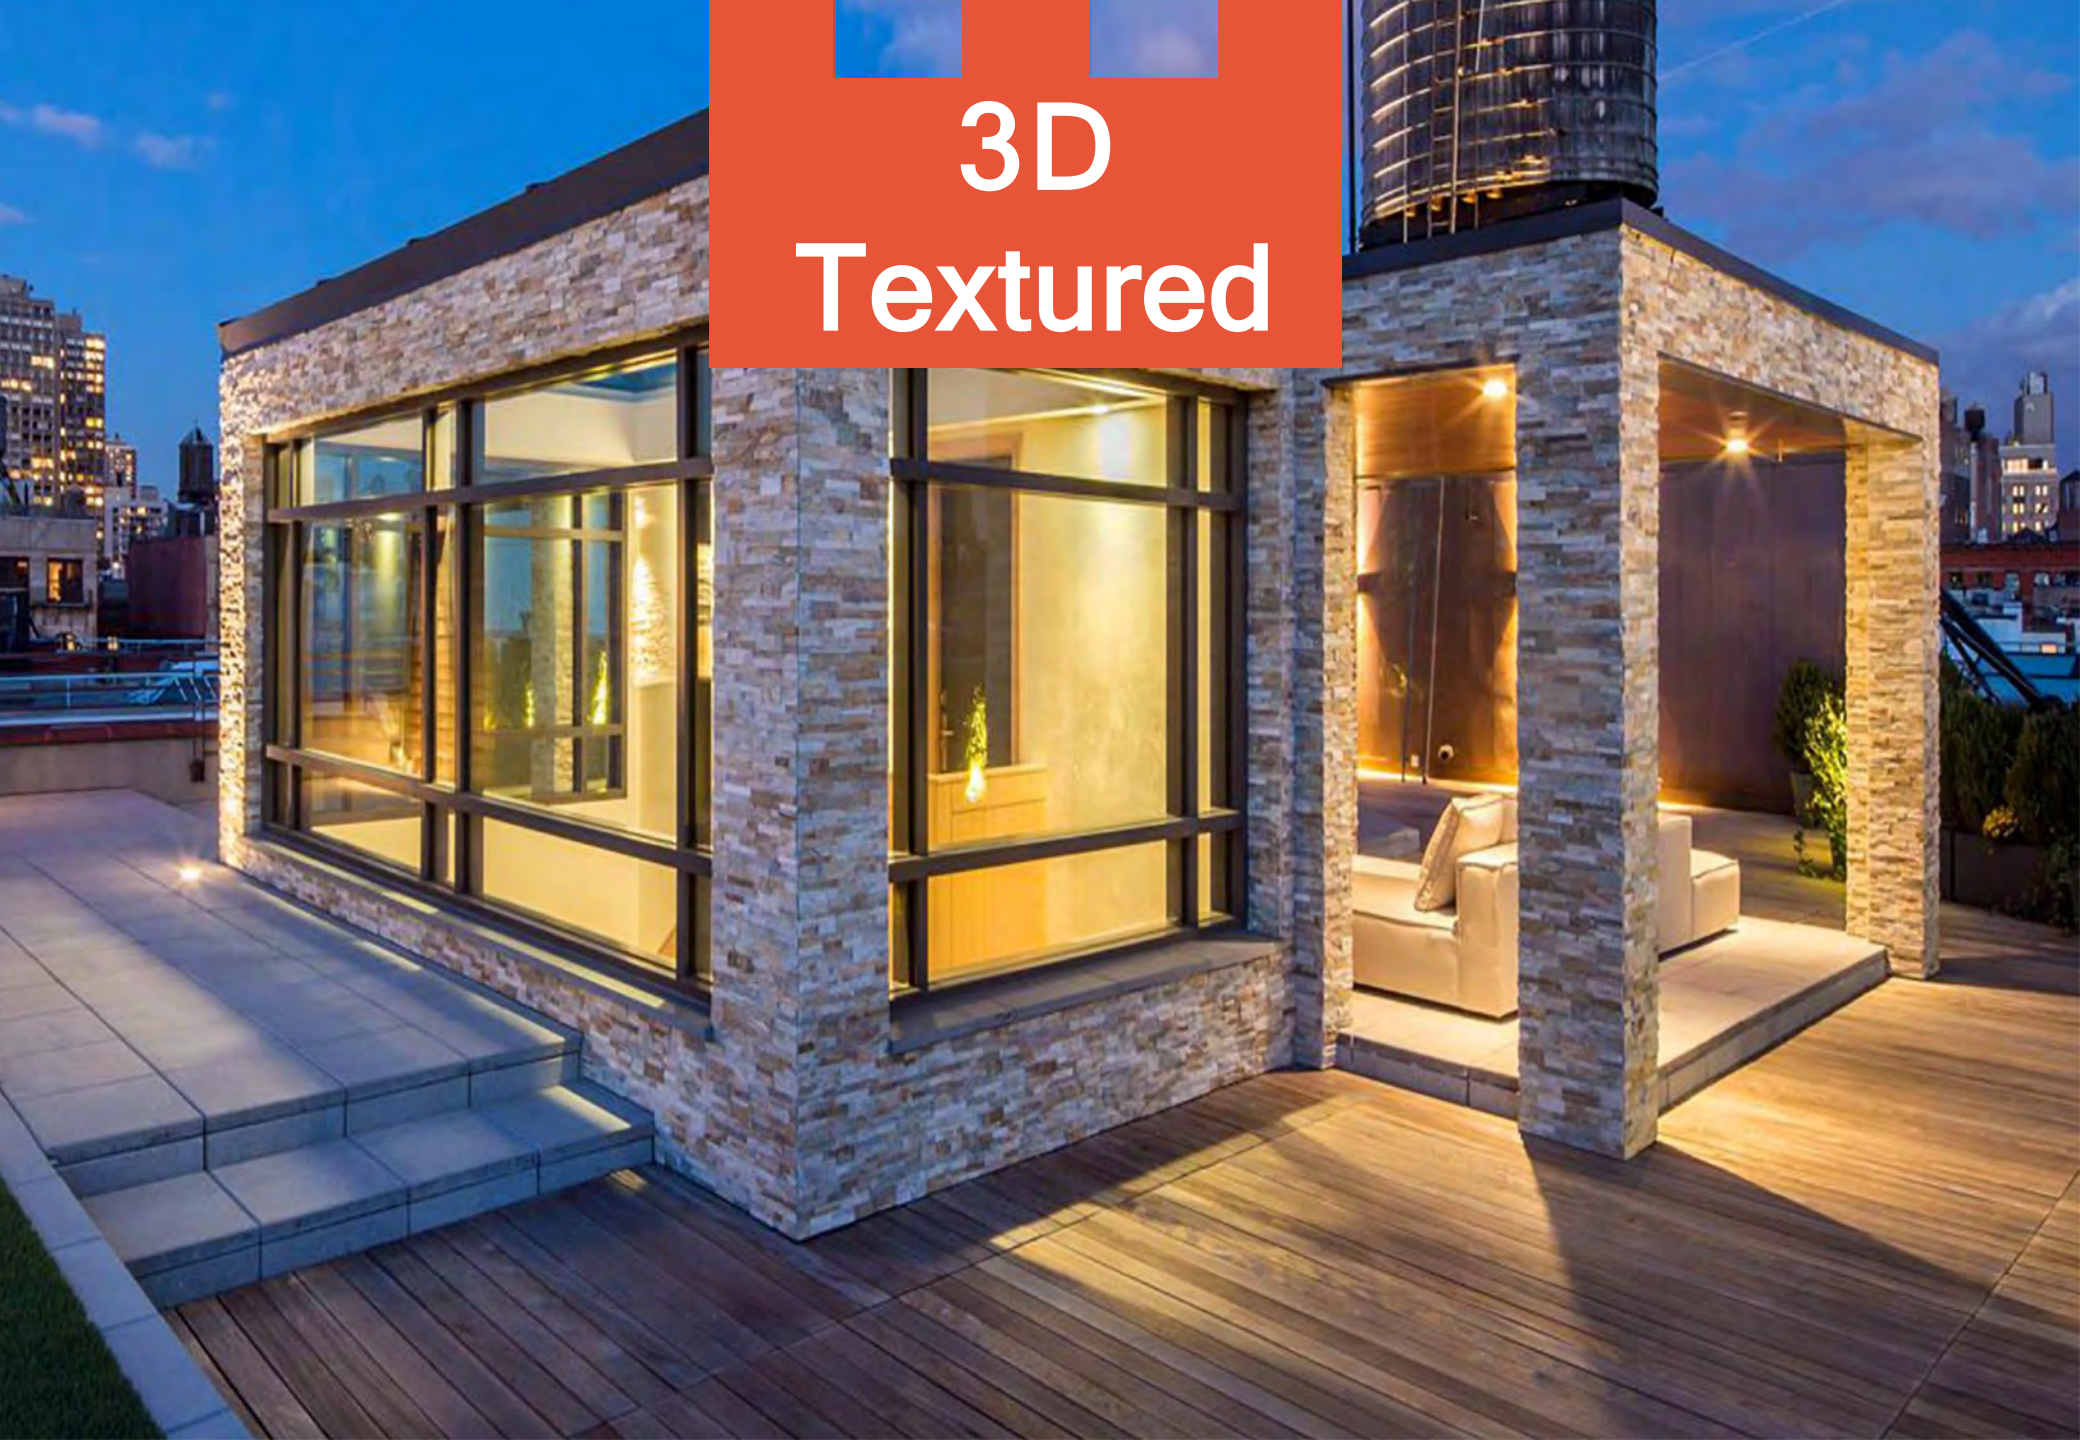

3D Textured